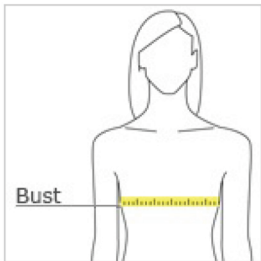

HOW TO MEASURE

BUST

With arms down at sides, measure around the upper body, under arms and around the fullest part of the bust.

SIZE CHART

	XS	S	M	L	XL	XXL	3XL	4XL
Size	2	4/6	8/10	12/14	16/18	20/22	24/26	28/30
Bust	32-34	35-36	37-38	39-41	42-44	45-47	48-51	52-55